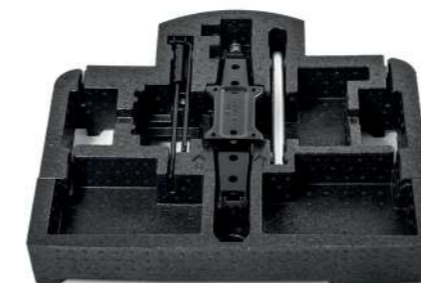

Mechanical transmission locking system

5E3 071 775 | manual transmission
5E3 071 775A | automatic transmission

Spare wheel set

5E3 093 860B